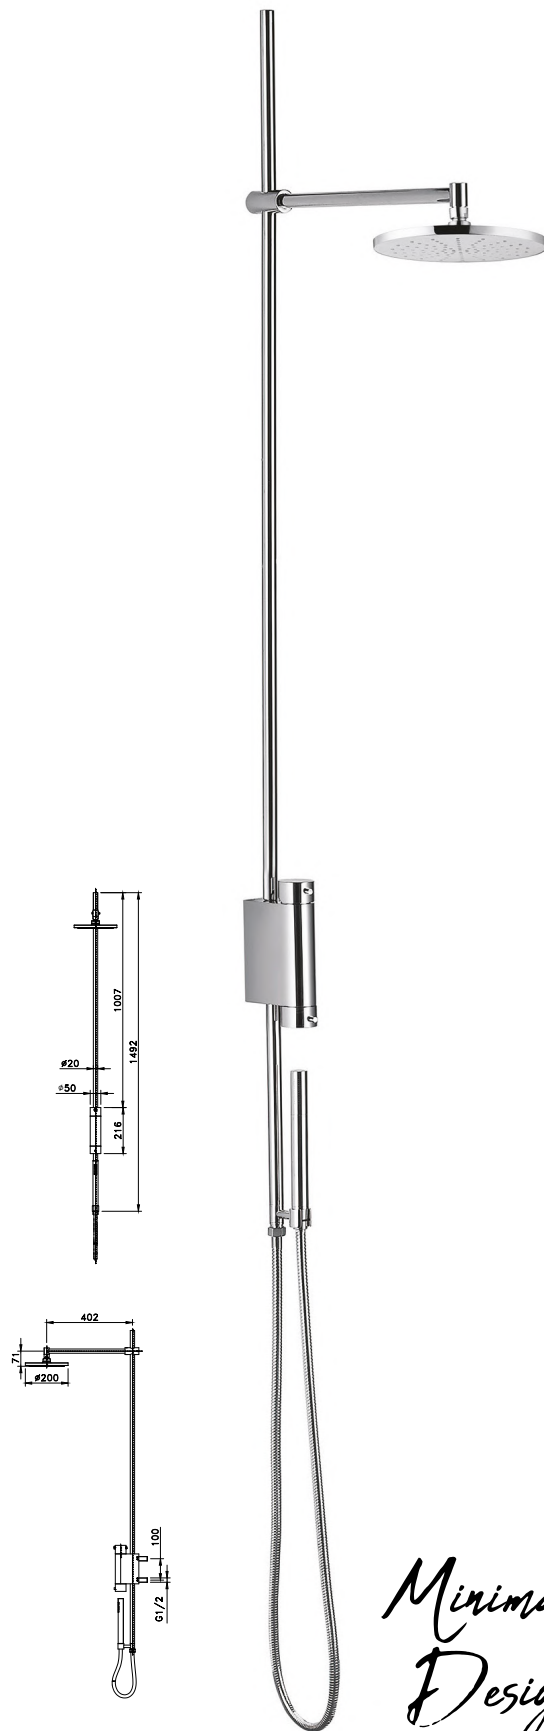

Minimal Design

RRMIN95501CH

SH400/560

Termostática / Thermoelement / Thermostatique
Thermostat / Termostático

EAN: 5606779186942

8 kg
0,101 m³