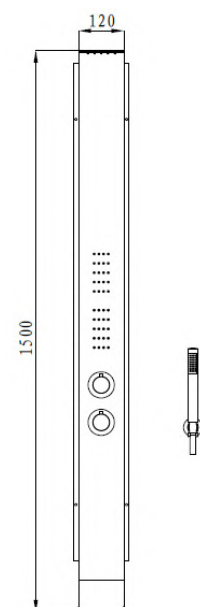

Inox

brushed stainless steel
acier inoxydable brossé
edelstahl gebürstet
acero inoxidable cepillado

RLTA0341

SH800/1120

150 x 20 cm

Monocomando / Mixer / Monocommande / Einhebel / Monomando

EAN: 5606779178701

16,80 kg
0,13 m³