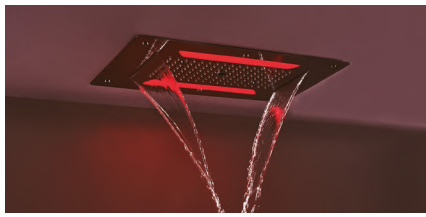

Inox

RDPG5030 - INOX 304

SH1000/1400

70 x 38 cm

EAN: 5606779178695

16 kg
0,063 m³