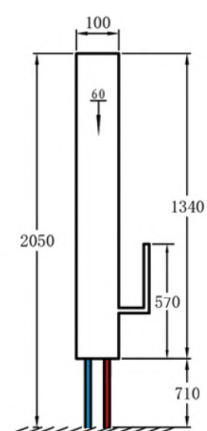

Inox

brushed stainless steel
acier inoxydable brossé
edelstahl gebürstet
acero inoxidable cepillado

RLTA0341

SH800/1120

150 x 20 cm

Monocomando / Mixer / Monocommande / Einhebel / Monomando

EAN: 5606779178701

16,80 kg
0,13 m³