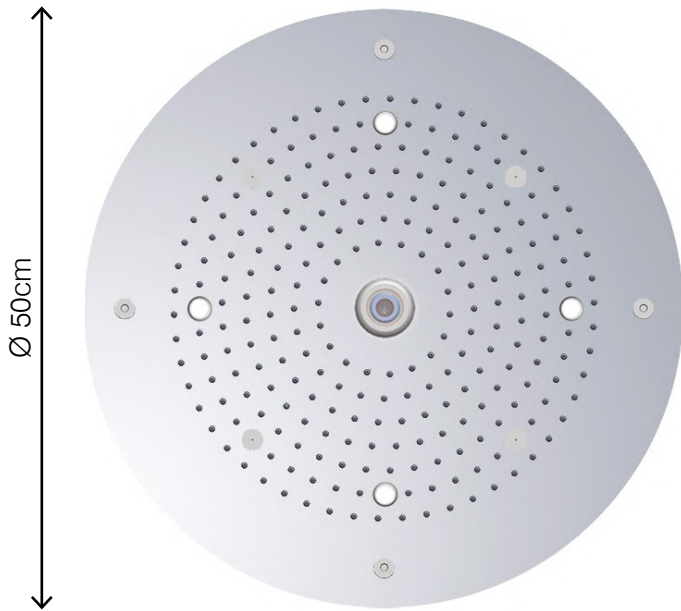

Ø 50cm

Inox

RDPG50211 - INOX 304

SH700/980

Ø 50cm

EAN: 5606779178602

12 kg
0,042 m³