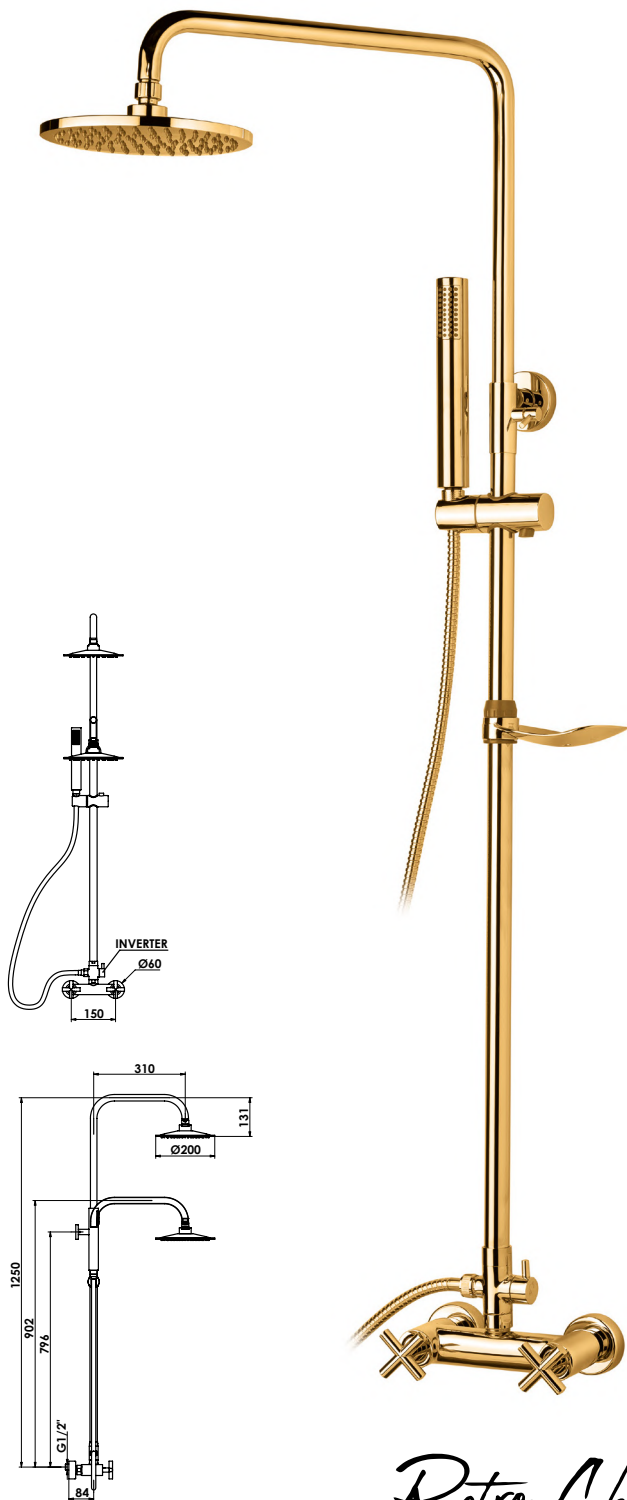

+ NEW

+ NEW

Retro Chic

Monocomando / Mixer / Mitiguer
Mischbatterie / Grifo mezclador

■	RRXIK140.BLK	5606779198068	TA630/882
■	RRXIK140.GLD	5606779198075	TA930/1302
■	RRXIK140.CRM	5606779198082	TA300/420
■	RRXIK140.RSG	5606779198099	TA930/1302