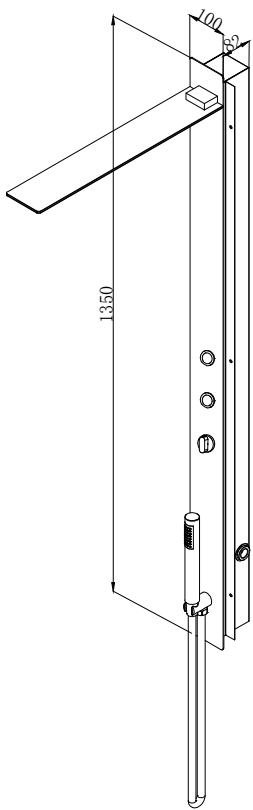

Inox

brushed stainless steel
acier inoxydable brossé
edelstahl gebürstet
acero inoxidable cepillado

RLTA0391

SH800/1120

135 x 10 cm

Monocomando / Mixer / Monocommande / Einhebel / Monomando

EAN: 5606779192332

16,80 kg
0,13 m³